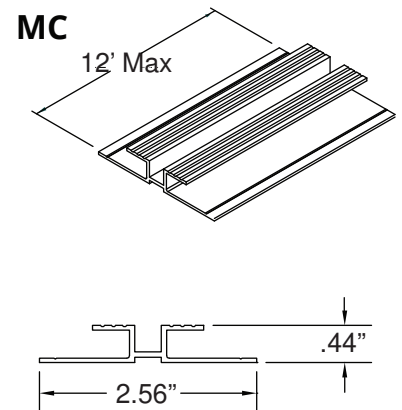

Square Krystal-Lite (SKL) w/LED

- Available tube colors are amber, clear and smoke
- Available LED colors are red, blue, green, amber, white, warm white and purple
- Water resistant
- UL, CSA and FAA approved options available
- Maximum length - 12'
- Mounts with clear clip
- UV additive inhibits color fading

LED TYPE	COLOR	COLOR TEMP WAVE LENGTH	LUMENS (3 leds per set)	MAX AMPS/SET (3 leds per set)
160°	White	6500 - 5200°K	10.94/set	0.02A/set
160°	Warm White	2900 - 3200°K	10.02/set	0.02A/set
160°	Blue	470nm	1.75/set	0.02A/set
160°	Red	630nm	3.31/set	0.02A/set
160°	Amber/Yellow	591nm	3.52/set	0.02A/set
160°	Green	525nm	8.89/set	0.02A/set

Available mounting options:

* Available in clear plastic in continuous lengths or as a 7/8" long clip with 2 punched holes for screws.

* Available in mill finish aluminum