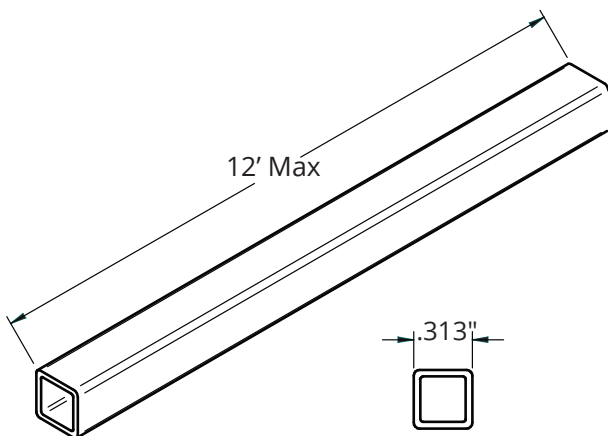

Square Krystal-Lite (SKL) w/LED

- Available tube colors are amber, clear and smoke
- Available LED colors are red, blue, green, amber, white, warm white and purple
- Water resistant
- UL, CSA and FAA approved options available
- Maximum length - 12'
- Mounts with clear clip
- UV additive inhibits color fading

LED TYPE	COLOR	COLOR TEMP WAVE LENGTH	LUMENS (3 leds per set)	MAX AMPS/SET (3 leds per set)
160°	White	6500 - 5200°K	10.94/set	0.02A/set
160°	Warm White	2900 - 3200°K	10.02/set	0.02A/set
160°	Blue	470nm	1.75/set	0.02A/set
160°	Red	630nm	3.31/set	0.02A/set
160°	Amber/Yellow	591nm	3.52/set	0.02A/set
160°	Green	525nm	8.89/set	0.02A/set

Available mounting options:

* Available in clear plastic in continuous lengths or as a 7/8" long clip with 2 punched holes for screws.

* Available in mill finish aluminum