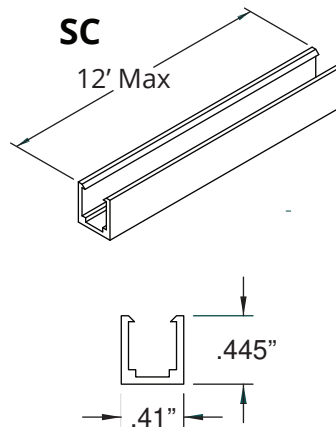

Square Krystal-Lite (SKL) w/LED

- Available tube colors are amber, clear and smoke
- Available LED colors are red, blue, green, amber, white, warm white and purple
- Water resistant
- UL, CSA and FAA approved options available
- Maximum length - 12'
- Mounts with clear clip
- UV additive inhibits color fading

LED TYPE	COLOR	COLOR TEMP WAVE LENGTH	LUMENS (3 leds per set)	MAX AMPS/SET (3 leds per set)
160°	White	6500 - 5200°K	10.94/set	0.02A/set
160°	Warm White	2900 - 3200°K	10.02/set	0.02A/set
160°	Blue	470nm	1.75/set	0.02A/set
160°	Red	630nm	3.31/set	0.02A/set
160°	Amber/Yellow	591nm	3.52/set	0.02A/set
160°	Green	525nm	8.89/set	0.02A/set

Available mounting options:

* Available in clear plastic in continuous lengths or as a 7/8" long clip with 2 punched holes for screws.

* Available in mill finish aluminum