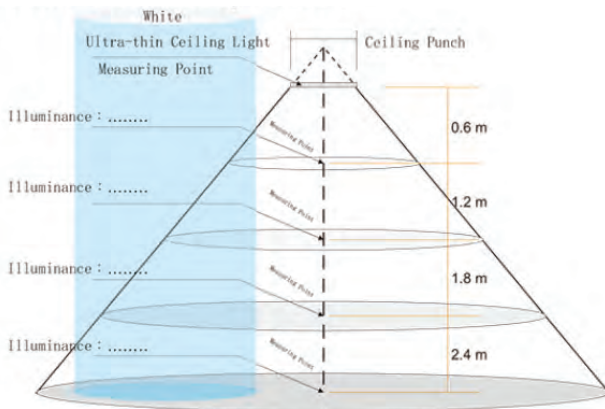

Cygnus Panel Light

- Ultra-thin ceiling light
- High / Low setting
- Industry standard 7.5" diameter hole cut out
- Specific fastener locations for the emergency industry
- IP rating - 52
- Lifetime - 50,000 hours
- Available in 8" diameter
- 5 year warranty

Specifications:

PART#	LUMENS		COLOR TEMP.	OUTPUT VOLTAGE	OPERATING TEMP
	High	Low			
470268 (8")	1000	250	5600K	12 - 13.8V	-20°C to 40°C
LIGHT DISTRIBUTION					
Distance	0.6 Meter		12 Meter	1.8 Meter	2.4 Meter
Lux	840		250	120	65

Illumination Intensity Chart:

Beam angle 120°