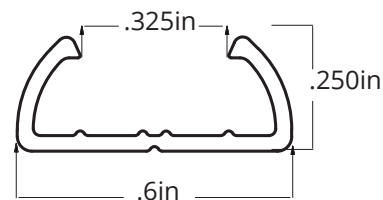

## VERSA-Lite w/LED

- Holding trim channel in chrome or black with matching end tips
- UV additive inhibits color fading
- Available tube colors are red, amber, and clear
- Crisp, vibrant LED colors: red, blue, amber, green, white and warm white
- Available in 12V & 24V
- Water resistant
- CSA and FAA approved options available

*Plastic Clip 10mm  
(580020)*

*Versa-Lite Aluminum  
Channel (580083)*