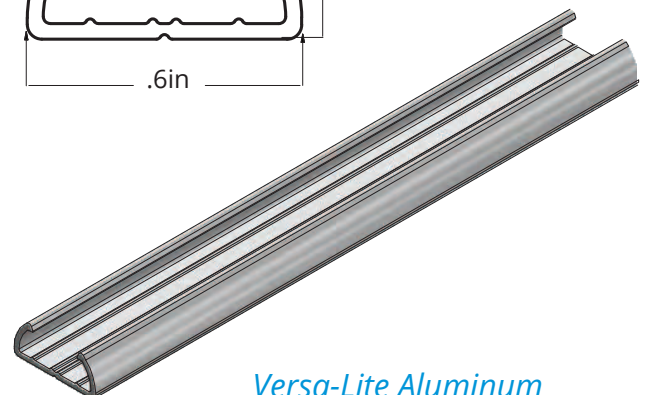

## VERSA-Lite w/LED

- Holding trim channel in chrome or black with matching end tips
- UV additive inhibits color fading
- Available tube colors are red, amber, and clear
- Crisp, vibrant LED colors: red, blue, amber, green, white and warm white
- Available in 12V & 24V
- Water resistant
- CSA and FAA approved options available

LED TYPE	COLOR	COLOR TEMP.	MCD	CURRENT LED 12V or 24VDC
160°	White	5200K	380	0.02 amps/set
160°	Warm White	2800K	300	0.02 amps/set
160°	Blue	470nm	280	0.02 amps/set
160°	Red	630nm	120	0.02 amps/set
160°	Amber	591nm	120	0.02 amps/set

*Plastic Clip 10mm  
(580020)*

*Versa-Lite Aluminum  
Channel (580083)*