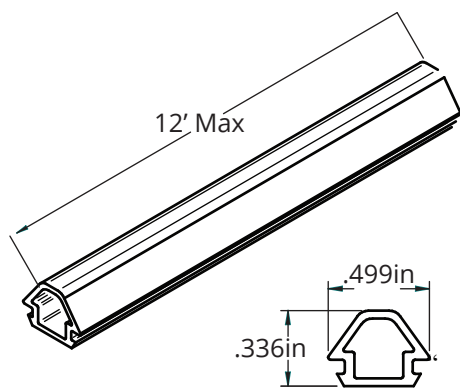

## VERSA-Lite w/LED

- Holding trim channel in chrome or black with matching end tips
- UV additive inhibits color fading
- Available tube colors are red, amber, and clear
- Crisp, vibrant LED colors: red, blue, amber, green, white and warm white
- Available in 12V & 24V
- Water resistant
- CSA and FAA approved options available

*Plastic Clip 10mm  
(580020)*

*Versa-Lite Aluminum  
Channel (580083)*