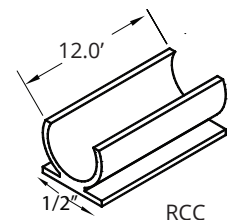

Round Flex-Lite w/LED

- Available flexible tube colors: red, blue, amber, clear, green, and white
- LED colors: red, blue, green, amber, white, and warm white
- UV additive inhibits color fading
- Mounts with clear clip
- Water resistant
- UL, CSA, and FAA approved options available
- Max run length - 15 ft

Adhesive Back C-Clip

Round Clip

Round Continuous Clip

All mounting hardware is UV stabilized plastic