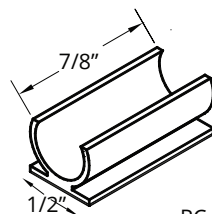

Round Flex-Lite w/LED

- Available flexible tube colors: red, blue, amber, clear, green, and white
- LED colors: red, blue, green, amber, white, and warm white
- UV additive inhibits color fading
- Mounts with clear clip
- Water resistant
- UL, CSA, and FAA approved options available
- Max run length - 15 ft

LED TYPE	COLOR	COLOR TEMP	LUMENS (3 leds per set)	AMPS PER SET (3 leds per set)
160°	White	6500 - 7500K	10.86/set	0.02A/set
160°	Warm white	2900 - 3200K	8.84/set	0.02A/set
160°	Blue	470nm	1.58/set	0.02A/set
160°	Red	630nm	3.31/set	0.02A/set
160°	Amber/Yellow	591nm	3.61/set	0.02A/set
160°	Green	525nm	7.77/set	0.02A/set

Round Clip

All mounting hardware is UV stabilized plastic