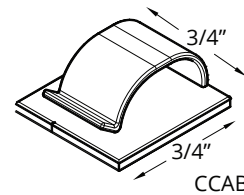

Round Flex-Lite w/LED

- Available flexible tube colors: red, blue, amber, clear, green, and white
- LED colors: red, blue, green, amber, white, and warm white
- UV additive inhibits color fading
- Mounts with clear clip
- Water resistant
- UL, CSA, and FAA approved options available
- Max run length - 15 ft

LED TYPE	COLOR	COLOR TEMP	LUMENS (3 leds per set)	AMPS PER SET (3 leds per set)
160°	White	6500 - 7500K	10.86/set	0.02A/set
160°	Warm white	2900 - 3200K	8.84/set	0.02A/set
160°	Blue	470nm	1.58/set	0.02A/set
160°	Red	630nm	3.31/set	0.02A/set
160°	Amber/Yellow	591nm	3.61/set	0.02A/set
160°	Green	525nm	7.77/set	0.02A/set

Adhesive Back C-Clip