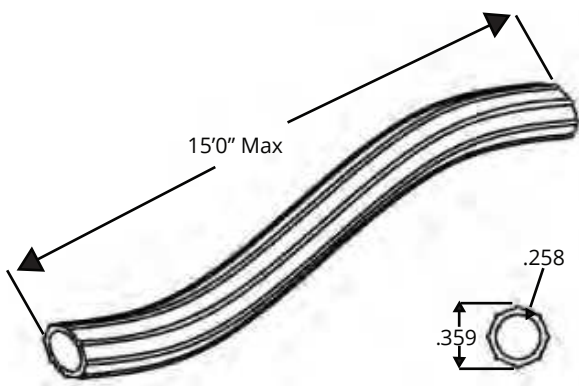

Round Flex-Lite w/LED

- Available flexible tube colors: red, blue, amber, clear, green, and white
- LED colors: red, blue, green, amber, white, and warm white
- UV additive inhibits color fading
- Mounts with clear clip
- Water resistant
- UL, CSA, and FAA approved options available
- Max run length - 15 ft

LED TYPE	COLOR	COLOR TEMP	LUMENS (3 leds per set)	AMPS PER SET (3 leds per set)
160°	White	6500 - 7500K	10.86/set	0.02A/set
160°	Warm white	2900 - 3200K	8.84/set	0.02A/set
160°	Blue	470nm	1.58/set	0.02A/set
160°	Red	630nm	3.31/set	0.02A/set
160°	Amber/Yellow	591nm	3.61/set	0.02A/set
160°	Green	525nm	7.77/set	0.02A/set

Adhesive Back C-Clip

Round Clip

Round Continuous Clip

All mounting hardware is UV stabilized plastic