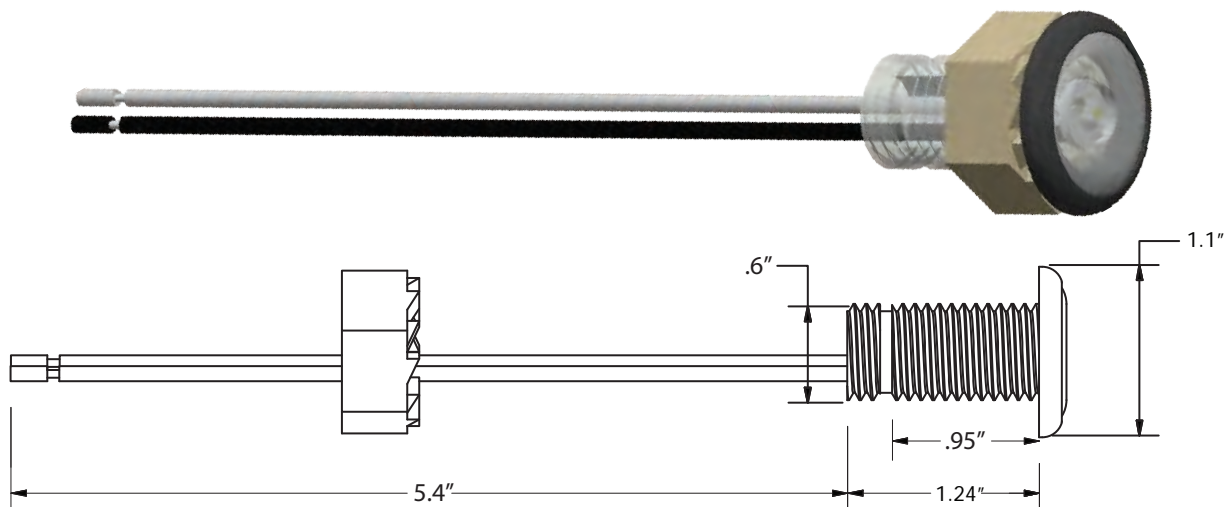

Livewell Light

- Ideal for use in live wells or other courtesy light areas
- Easy installation with locking nut
- Available colors: blue and white
- Long life - 50,000+ hours
- Operating voltage
- Designed to mount in material up to 3/4" thick
- Thread area is easily adjustable by 1/4"
- Attractive low profile with "soft" edge

Product Details:			
Diameter	.63"	CCT	White (5700K) / blue
Depth	1.24"	IP rating	IP67
Number of leds	1 (3528)	Wire size	22 AWG
*Current draw	15mA	Operating Voltage	10.8 - 13.8V
Cutout diameter	.7"- .9"	Lumen output	5 lm