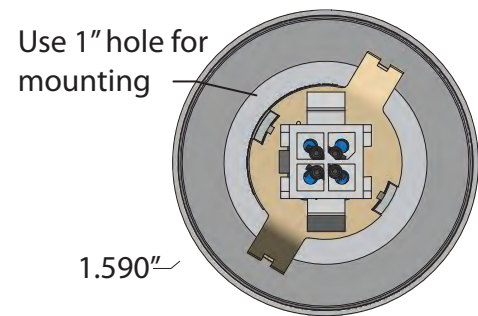

COLOR	WAVELENGTH	LUMENS	CURRENT DRAW	
Blue	469nm	.24	55mA @ 13.8VDC	0.72
Red	622nm	.43	55mA @ 13.8VDC	0.72
Green	520nm	.43	55mA @ 13.8VDC	0.72